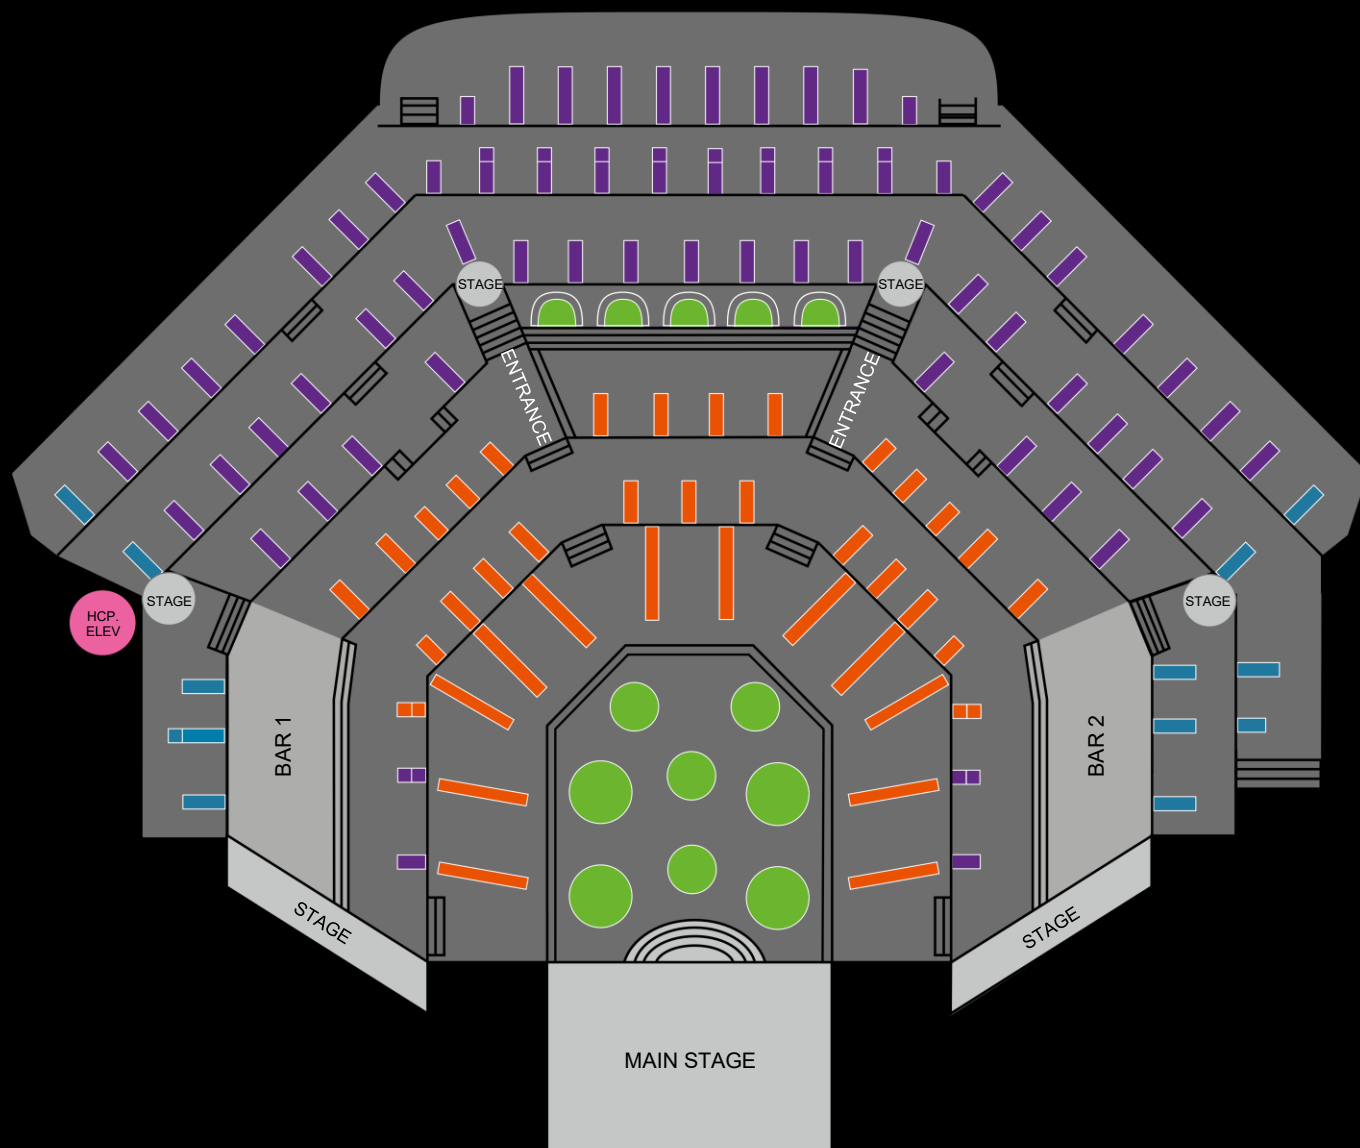

Floor overview

 Circus Ring Sofa

 Category A

 Category B

 Category C*

*Category C has limited visibility.

Prices include a 3-course menu (choose between the Circus Building's Christmas Menu or the Vegan Menu).

Beverages are purchased separately.

Prices are inclusive of VAT and exclude a service fee per person.

For groups of fewer than 6 people, the table will be shared with other guests.

The seating plan applies only to The Rat Pack at Christmas on November 30 and December 1, 2026, at the Circus Building.